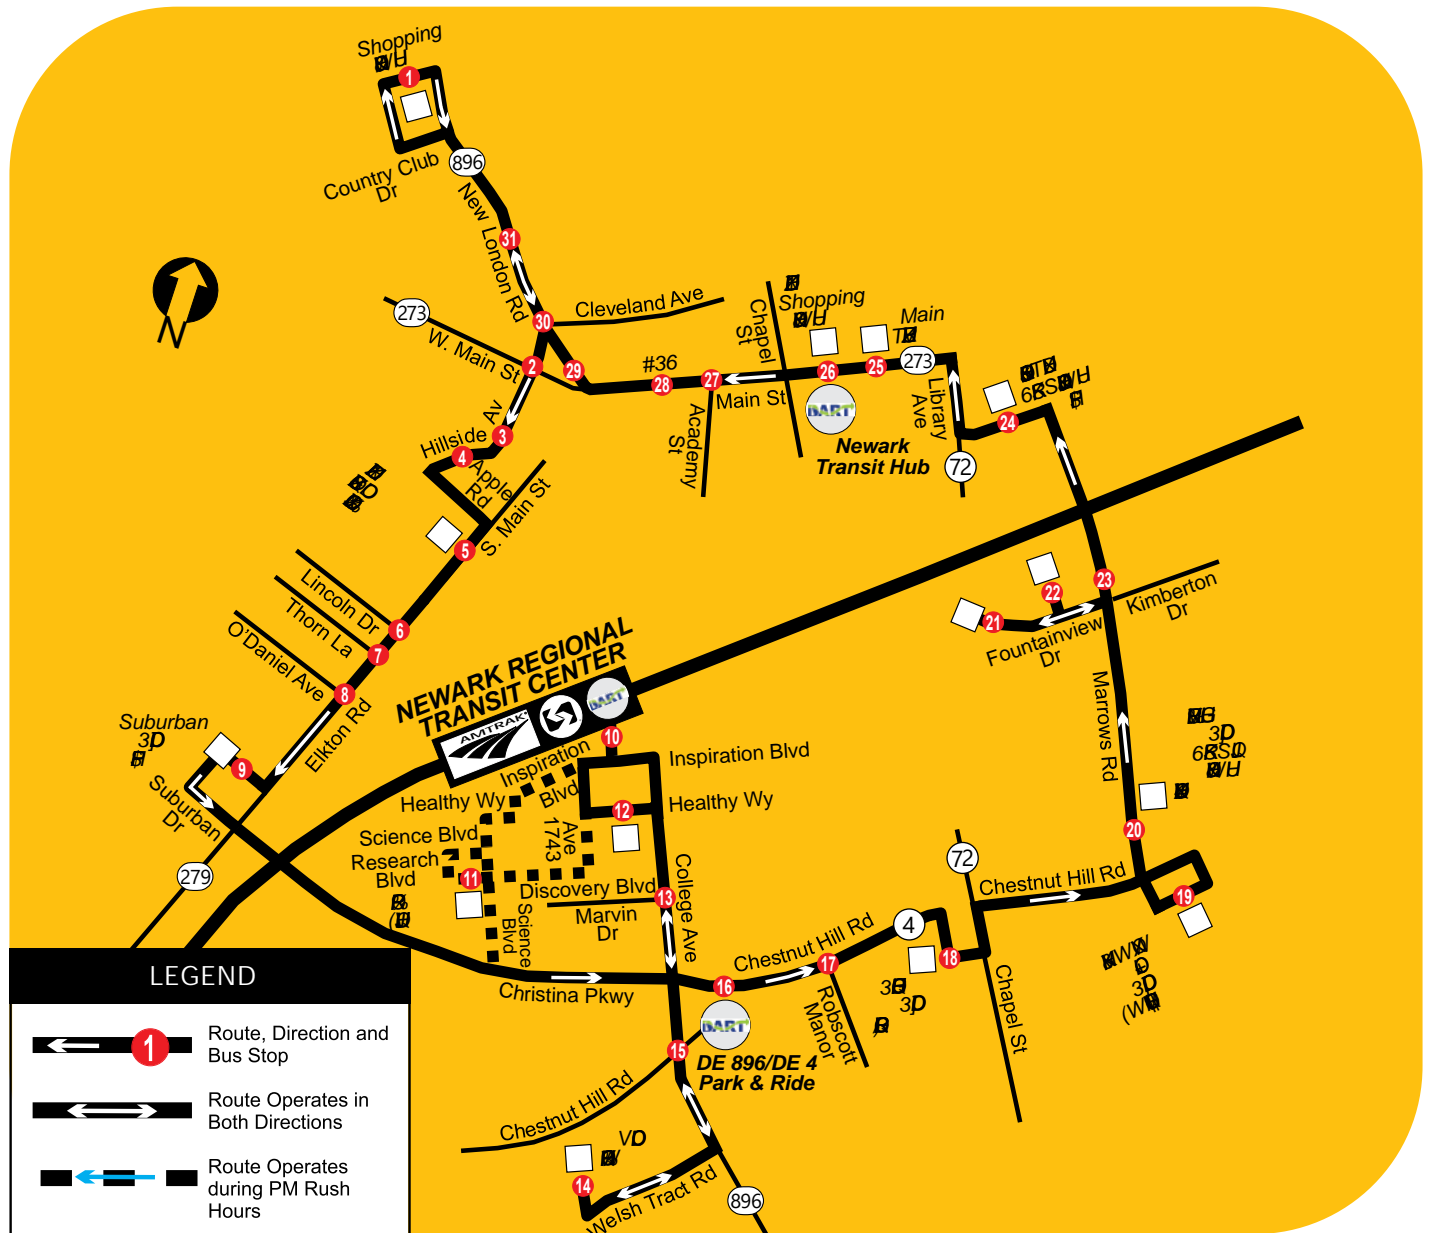

UNICITY BUS ROUTE

LEGEND

- Route, Direction and Bus Stop
- Route Operates in Both Directions
- Route Operates during PM Rush Hours
- Intersecting Roadway
- Points of Interest

BUS STOPS

SEE REVERSE SIDE FOR SCHEDULE

- | | | |
|---|------------------------------------|--|
| 1. Fair eld Shopping Center | 11. Newark Regional Transit Center | 22. Fountainview |
| 2. New London Rd (George Wilson Center) | 12. Bloom Energy | 23. Newark Senior Center |
| 3. Hillside Ave & W Main St | 13. UD Star Campus (Healthy Way) | 24. Marrows Rd & Kimberton Dr |
| 4. Hillside Ave & Cheltenham Rd | 14. S College Ave & Marvin Dr | 25. College Square (Acme) |
| 5. Hillside Ave & The Rail Yard | 15. Villa Belmont | 26. E Main St @ Main Towers |
| 6. Newark Municipal Building | 16. College Ave & Chestnut Hill Rd | 27. Main Towers Entrance |
| 7. Elkton Rd & Lincoln Dr | 17. DE 896/DE 4 Park & Ride | 28. E Main St & Newark Shopping Center |
| 8. Elkton Rd & Thorn La | 18. DE 4 & Robscott Manor | 29. E Main St & Academy |
| 9. Elkton Rd & O Daniel Ave | 19. Pencader Plaza (Food Lion) | 30. 36 E Main St |
| 10. Suburban Plaza (Acme) | 20. Chestnut Hill Plaza | 31. New London Rd & E Main St |
| | 21. Marrows Rd & Brookside Plaza | 32. New London Rd & Cleveland Ave |